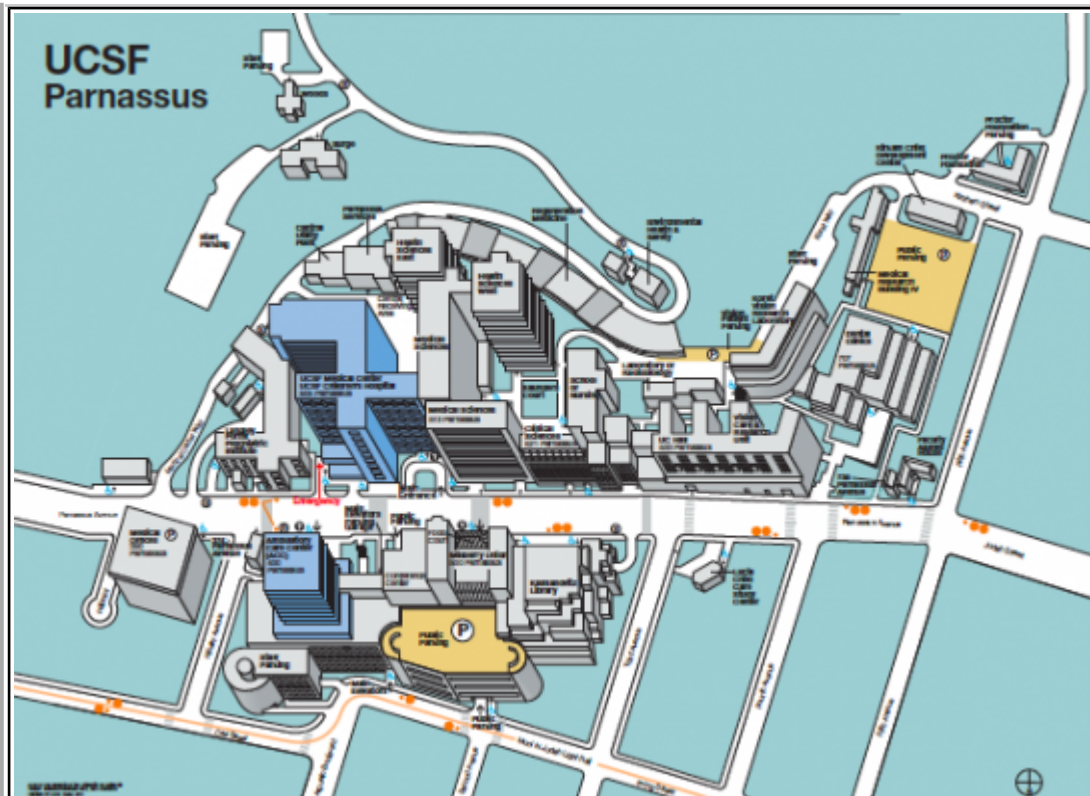

UCSF Parnassus.pdf [2]